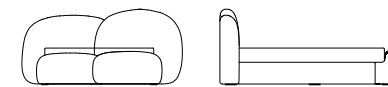

UNICORE 独角兽

Design by Gary Zeng 曾建龙

产品描述

床整体为布料包制。

PRODUCT DESCRIPTION

Upholstered in fabric.

床垫 MATTRESS

2710*2435*1040MM 106.7*95.9*40.9"	2000*2000MM 78.7*78.7"
2510*2435*1040MM 98.8*95.9*40.9"	2000*1800MM 78.7*70.9"
2210*2435*1040MM 87.0*95.9*40.9"	2000*1500MM 78.7*59.1"
2060*2435*1040MM 81.1*95.9*40.9"	2000*1350MM 78.7*53.1"

编号: 61F019

独角兽床是一款有趣又有灵魂的床，别致不对称床头，装饰着可爱的小牛角，为家带来别致的氛围感。无论你是潮流家或是艺术家，都会被它的可爱与呆萌打动，为小朋友与大朋友们带来充满童趣的梦境。

The UNICORN bed is a hip design for urban life. The chic asymmetrical shape and voluminous give an emotional feeling of fun and comfort. Design for kids or artists or anyone who is seeking a trendy lifestyle.