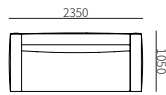

## COVERING

Non-removable covering in fabric or leather

SECTIONAL SOFA  
B28

HC28

## SOFA

**B28-2**  
1900\*1050\*655mm  
74.8\*41.3\*25.8"

**B28-3**  
2350\*1050\*655mm  
92.5\*41.3\*25.8"