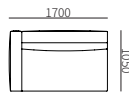

## COVERING

Non-removable covering in fabric or leather

SECTIONAL SOFA  
B28

HC28

## SOFA

**B28-2**  
1900\*1050\*655mm  
74.8\*41.3\*25.8"

**B28-3**  
2350\*1050\*655mm  
92.5\*41.3\*25.8"

## LEFT/RIGHT ONE-ARMED SOFA

**B28A-1**  
1400\*1050\*655mm  
55.1\*41.3\*25.8"

**B28A-2**  
1700\*1050\*655mm  
66.9\*41.3\*25.8"

**B28A-3**  
2000\*1050\*655mm  
78.7\*41.3\*25.8"