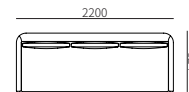

COVERING

Non-removable covering in fabric or leather

CUSHIONS

Polyester padding and goose down with cotton pre-covering, removable covering in fabric or leather

SOFA NO128

NO128-1
750*824*670mm
29.5*32.4*26.4"

NO128-2
1800*824*670mm
70.9*32.4*26.4"

NO128-3
2200*824*670mm
86.6*32.4*26.4"