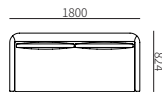

COVERING

Non-removable covering in fabric or leather

CUSHIONS

Polyester padding and goose down with cotton pre-covering, removable covering in fabric or leather

SOFA NO128

NO128-1
750*824*670mm
29.5*32.4*26.4"

NO128-2
1800*824*670mm
70.9*32.4*26.4"

NO128-3
2200*824*670mm
86.6*32.4*26.4"