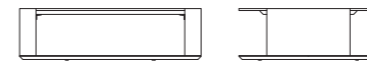

41C037

1400*920*341MM
55.1*36.2*13.4"

1200*920*341MM
47.2*36.2*13.4"