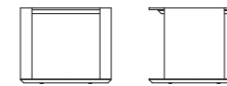

PRODUCT DESCRIPTION

Coffee table top made of sintered stone, the side panels are made of wood, bottom shelf is finish in grey lacquer