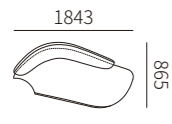

单扶 LEFT/RIGHT ONE-ARMED SOFA

31F029-31
1843*865*720MM
72.6*34.1*28.3"