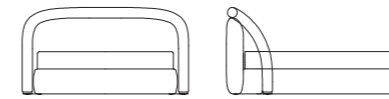

PRODUCT DESCRIPTION

Upholstered with fabric from the Moby or Marshmallow collection. Metal feet in brushed brass finish