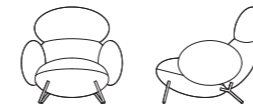

PRODUCT DESCRIPTION

Upholstered with fabric. Metal feet in dark grey epoxy paint finish

32F019

920*1000*900MM
36.2*39.4*35.4"