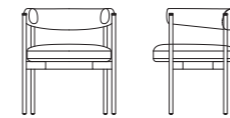

PRODUCT DESCRIPTION

Upholstered with fabric or leather. Stainless steel legs in dark grey epoxy paint finish

21F022

615*560*700MM
24.2*22.0*27.6"

编号：21F022

CINI餐椅，承袭欧洲70年代围手椅的完美比例，以金属框架重塑经典。坐垫与靠背弧度勾勒出旖旎姿态，厚度填充饱满紧实，围合出亲近与欢迎感，并具备感染空间的表现力。

CINI dining chair inherits the proportion of a timeless classic from the 70s: bergere with a metallic base. With the gorgeous curves of fully stuffed cushion and back, intimacy can be felt in its hug. A space will be highlighted by the chair.