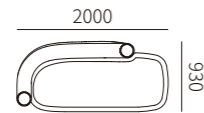

31F027-42
2000*930*740MM
78.7*36.6*29.1"