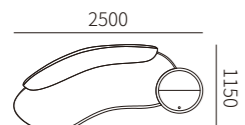

组合沙发 COMBINATION SOFA

31F029-33 + 31F029-51
2500*1150*720MM
98.4*45.3*28.3"