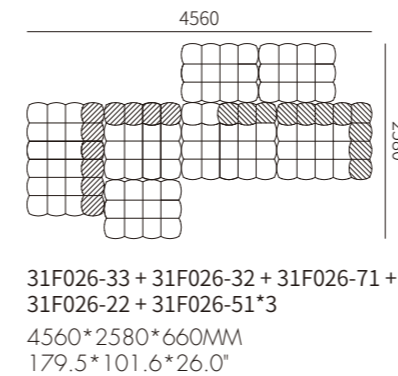

单扶 LEFT/RIGHT ONE-ARMED SOFA

组合沙发 COMBINATION SOFA

单背 SOFA WITHOUT ARM

转角 LEFT/RIGHT CHAISE

塌 OTTOMAN