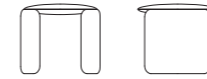

PRODUCT DESCRIPTION

Upholstered with fabric or leather. Bottom metal frame in dark grey epoxy paint finish

23F007

D525*460MM
D20.7*18.1"

编号：23F007

来自圆舞曲系列的小坐墩，灵感来源于舞者成对旋转之姿。可置于梳妆台前。

An upholstered stool from HUG collection. Fully upholstered rounded elements that complement and embrace each other from every angle.