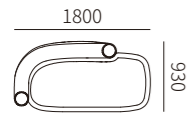

转角 LEFT/RIGHT CHAISE

31F027-41
1800*930*740MM
70.9*36.6*29.1"