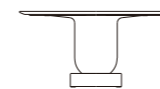

## PRODUCT DESCRIPTION

Dining table column is made of colored lacquer, the tabletop and the base are made of marble

11C029

D1500\*740MM  
D59.1\*29.1"

D1350\*740MM  
D53.1\*29.1"

D1200\*740MM  
D47.2\*29.1"