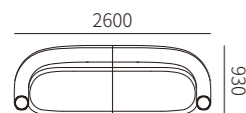

组合沙发 COMBINATION SOFA

31F027-21*2
2600*930*740MM
102.4*36.6*29.1"