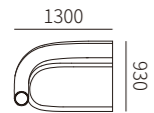

单扶 LEFT/RIGHT ONE-ARMED SOFA

31F027-21
1300*930*740MM
51.2*36.6*29.1"