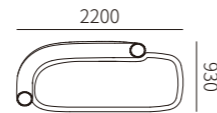

31F027-43
2200*930*740MM
86.6*36.6*29.1"