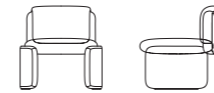

PRODUCT DESCRIPTION

Upholstered with fabric or leather. Bottom metal frame in dark grey epoxy paint finish

32F018

670*690*680MM
26.4*27.2*26.8"