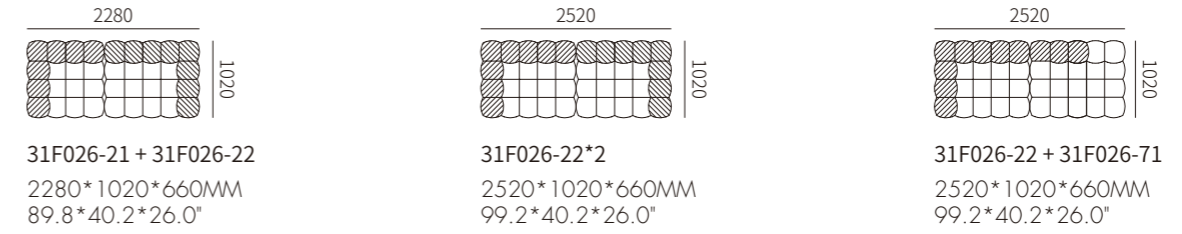

组合沙发 COMBINATION SOFA