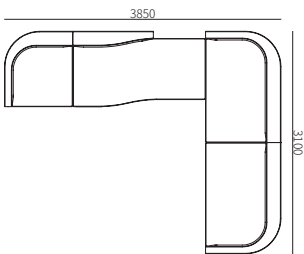

31F016-33
1250*1050*680mm
49.2*41.4*26.8"

31F016-34
1850*1050*680mm
72.8*41.4*26.8"

31F016-71
1650*1050*680mm
65.0*41.4*26.8"

31F016-72
1850*1050*680mm
72.8*41.4*26.8"

31F016-73
1650*1050*680mm
65.0*41.4*26.8"

31F016-74
1850*1050*680mm
72.8*41.4*26.8"

转角

31F016-41
1750*950*680mm
68.9*37.4*26.8"

31F016-42
1750*1350*680mm
68.9*53.1*26.8"

31F016-43
1900*950*680mm
74.8*37.4*26.8"

31F016-44
1900*1350*680mm
74.8*53.1*26.8"

角位

31F016-61
950*1050*680mm
37.4*41.4*26.8"

榻

31F016-51
850*950*400mm
33.5*37.4*15.7"

31F016-52
850*1050*400mm
33.5*41.4*15.7"

组合尺寸

31F016ZH-01
2700*1050*680mm
106.3*41.4*26.8"

31F016ZH-02
3100*1750*680mm
122.0*68.9*26.8"

31F016ZH-03
3200*1050*680mm
126.0*41.4*26.8"

31F016ZH-04
3550*1900*680mm
139.8*74.8*26.8"

31F016ZH-05
3950*1900*680mm
155.5*74.8*26.8"

31F016ZH-06
4250*2800*680mm
167.3*110.2*26.8"

31F016ZH-07
3850*3100*680mm
151.6*122.0*26.8"