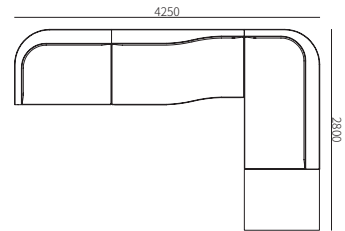

31F016-33
1250*1050*680mm
49.2*41.4*26.8"

31F016-34
1850*1050*680mm
72.8*41.4*26.8"

31F016-71
1650*1050*680mm
65.0*41.4*26.8"

31F016-72
1850*1050*680mm
72.8*41.4*26.8"

31F016-73
1650*1050*680mm
65.0*41.4*26.8"

31F016-74
1850*1050*680mm
72.8*41.4*26.8"

转角

31F016-41
1750*950*680mm
68.9*37.4*26.8"

31F016-42
1750*1350*680mm
68.9*53.1*26.8"

31F016-43
1900*950*680mm
74.8*37.4*26.8"

31F016-44
1900*1350*680mm
74.8*53.1*26.8"

角位

31F016-61
950*1050*680mm
37.4*41.4*26.8"

榻

31F016-51
850*950*400mm
33.5*37.4*15.7"

31F016-52
850*1050*400mm
33.5*41.4*15.7"

组合尺寸

31F016ZH-01
2700*1050*680mm
106.3*41.4*26.8"

31F016ZH-02
3100*1750*680mm
122.0*68.9*26.8"

31F016ZH-03
3200*1050*680mm
126.0*41.4*26.8"

31F016ZH-04
3550*1900*680mm
139.8*74.8*26.8"

31F016ZH-05
3950*1900*680mm
155.5*74.8*26.8"

31F016ZH-06
4250*2800*680mm
167.3*110.2*26.8"

31F016ZH-07
3850*3100*680mm
151.6*122.0*26.8"