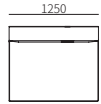

31F016-12
1850*1050*680mm
72.8*41.4*26.8"

31F016-13
2150*1050*680mm
84.6*41.4*26.8"

31F016-14
2350*1050*680mm
92.5*41.4*26.8"

单扶

31F016-21
1350*1050*680mm
53.1*41.4*26.8"

31F016-22
1550*1050*680mm
61.0*41.4*26.8"

31F016-23
1750*1050*680mm
68.9*41.4*26.8"

31F016-24
1950*1050*680mm
76.8*41.4*26.8"

31F016-25
2150*1050*680mm
84.6*41.4*26.8"

单背

31F016-31
850*1050*680mm
33.5*41.4*26.8"

31F016-32
1050*1050*680mm
41.4*41.4*26.8"

31F016-33
1250*1050*680mm
49.2*41.4*26.8"

31F016-34
1850*1050*680mm
72.8*41.4*26.8"

31F016-71
1650*1050*680mm
65.0*41.4*26.8"

31F016-72
1850*1050*680mm
72.8*41.4*26.8"

31F016-73
1650*1050*680mm
65.0*41.4*26.8"

31F016-74
1850*1050*680mm
72.8*41.4*26.8"

转角

31F016-41
1750*950*680mm
68.9*37.4*26.8"

31F016-42
1750*1350*680mm
68.9*53.1*26.8"

31F016-43
1900*950*680mm
74.8*37.4*26.8"

31F016-44
1900*1350*680mm
74.8*53.1*26.8"