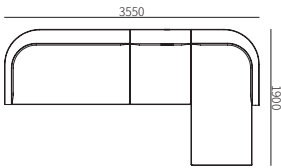

31F016-33
1250*1050*680mm
49.2*41.4*26.8"

31F016-34
1850*1050*680mm
72.8*41.4*26.8"

31F016-71
1650*1050*680mm
65.0*41.4*26.8"

31F016-72
1850*1050*680mm
72.8*41.4*26.8"

31F016-73
1650*1050*680mm
65.0*41.4*26.8"

31F016-74
1850*1050*680mm
72.8*41.4*26.8"

转角

31F016-41
1750*950*680mm
68.9*37.4*26.8"

31F016-42
1750*1350*680mm
68.9*53.1*26.8"

31F016-43
1900*950*680mm
74.8*37.4*26.8"

31F016-44
1900*1350*680mm
74.8*53.1*26.8"

角位

31F016-61
950*1050*680mm
37.4*41.4*26.8"

榻

31F016-51
850*950*400mm
33.5*37.4*15.7"

31F016-52
850*1050*400mm
33.5*41.4*15.7"

组合尺寸

31F016ZH-01
2700*1050*680mm
106.3*41.4*26.8"

31F016ZH-02
3100*1750*680mm
122.0*68.9*26.8"

31F016ZH-03
3200*1050*680mm
126.0*41.4*26.8"

31F016ZH-04
3550*1900*680mm
139.8*74.8*26.8"

31F016ZH-05
3950*1900*680mm
155.5*74.8*26.8"

31F016ZH-06
4250*2800*680mm
167.3*110.2*26.8"

31F016ZH-07
3850*3100*680mm
151.6*122.0*26.8"