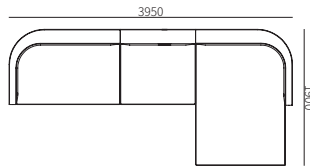

31F016-33
1250*1050*680mm
49.2*41.4*26.8"

31F016-34
1850*1050*680mm
72.8*41.4*26.8"

31F016-71
1650*1050*680mm
65.0*41.4*26.8"

31F016-72
1850*1050*680mm
72.8*41.4*26.8"

31F016-73
1650*1050*680mm
65.0*41.4*26.8"

31F016-74
1850*1050*680mm
72.8*41.4*26.8"

转角

31F016-41
1750*950*680mm
68.9*37.4*26.8"

31F016-42
1750*1350*680mm
68.9*53.1*26.8"

31F016-43
1900*950*680mm
74.8*37.4*26.8"

31F016-44
1900*1350*680mm
74.8*53.1*26.8"

角位

31F016-61
950*1050*680mm
37.4*41.4*26.8"

榻

31F016-51
850*950*400mm
33.5*37.4*15.7"

31F016-52
850*1050*400mm
33.5*41.4*15.7"

组合尺寸

31F016ZH-01
2700*1050*680mm
106.3*41.4*26.8"

31F016ZH-02
3100*1750*680mm
122.0*68.9*26.8"

31F016ZH-03
3200*1050*680mm
126.0*41.4*26.8"

31F016ZH-04
3550*1900*680mm
139.8*74.8*26.8"

31F016ZH-05
3950*1900*680mm
155.5*74.8*26.8"

31F016ZH-06
4250*2800*680mm
167.3*110.2*26.8"

31F016ZH-07
3850*3100*680mm
151.6*122.0*26.8"