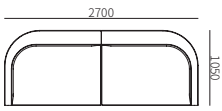

31F016-33
1250*1050*680mm
49.2*41.4*26.8"

31F016-34
1850*1050*680mm
72.8*41.4*26.8"

31F016-71
1650*1050*680mm
65.0*41.4*26.8"

31F016-72
1850*1050*680mm
72.8*41.4*26.8"

31F016-73
1650*1050*680mm
65.0*41.4*26.8"

31F016-74
1850*1050*680mm
72.8*41.4*26.8"

转角

31F016-41
1750*950*680mm
68.9*37.4*26.8"

31F016-42
1750*1350*680mm
68.9*53.1*26.8"

31F016-43
1900*950*680mm
74.8*37.4*26.8"

31F016-44
1900*1350*680mm
74.8*53.1*26.8"

角位

31F016-61
950*1050*680mm
37.4*41.4*26.8"

榻

31F016-51
850*950*400mm
33.5*37.4*15.7"

31F016-52
850*1050*400mm
33.5*41.4*15.7"

组合尺寸

31F016ZH-01
2700*1050*680mm
106.3*41.4*26.8"

31F016ZH-02
3100*1750*680mm
122.0*68.9*26.8"

31F016ZH-03
3200*1050*680mm
126.0*41.4*26.8"

31F016ZH-04
3550*1900*680mm
139.8*74.8*26.8"

31F016ZH-05
3950*1900*680mm
155.5*74.8*26.8"

31F016ZH-06
4250*2800*680mm
167.3*110.2*26.8"

31F016ZH-07
3850*3100*680mm
151.6*122.0*26.8"