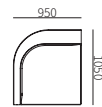

31F016-33
1250*1050*680mm
49.2*41.4*26.8"

31F016-34
1850*1050*680mm
72.8*41.4*26.8"

31F016-71
1650*1050*680mm
65.0*41.4*26.8"

31F016-72
1850*1050*680mm
72.8*41.4*26.8"

31F016-73
1650*1050*680mm
65.0*41.4*26.8"

31F016-74
1850*1050*680mm
72.8*41.4*26.8"

转角

31F016-41
1750*950*680mm
68.9*37.4*26.8"

31F016-42
1750*1350*680mm
68.9*53.1*26.8"

31F016-43
1900*950*680mm
74.8*37.4*26.8"

31F016-44
1900*1350*680mm
74.8*53.1*26.8"

角位

31F016-61
950*1050*680mm
37.4*41.4*26.8"

榻

31F016-51
850*950*400mm
33.5*37.4*15.7"

31F016-52
850*1050*400mm
33.5*41.4*15.7"

组合尺寸

31F016ZH-01
2700*1050*680mm
106.3*41.4*26.8"

31F016ZH-02
3100*1750*680mm
122.0*68.9*26.8"

31F016ZH-03
3200*1050*680mm
126.0*41.4*26.8"

31F016ZH-04
3550*1900*680mm
139.8*74.8*26.8"

31F016ZH-05
3950*1900*680mm
155.5*74.8*26.8"

31F016ZH-06
4250*2800*680mm
167.3*110.2*26.8"

31F016ZH-07
3850*3100*680mm
151.6*122.0*26.8"