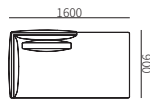

31F012-11
865*900*680mm
34.1*35.4*26.8"

31F012-12
1865*900*680mm
73.4*35.4*26.8"

31F012-13
2165*900*680mm
85.2*35.4*26.8"

单扶

31F012-21
1400*900*680mm
55.1*35.4*26.8"

31F012-22
1600*900*680mm
63.0*35.4*26.8"

31F012-23
1900*900*680mm
74.8*35.4*26.8"

31F012-24
2100*900*680mm
82.7*35.4*26.8"

单背

31F012-31
1050*900*680mm
41.3*35.4*26.8"

31F012-32
1450*900*680mm
57.1*35.4*26.8"

31F012-33
1750*900*680mm
68.9*35.4*26.8"

转角

31F012-41
1750*900*680mm
68.9*35.4*26.8"

31F012-42
1600*900*680mm
63.0*35.4*26.8"

31F012-43
1800*900*680mm
70.9*35.4*26.8"

墩

31F012-51
870*870*380mm
34.3*34.3*15.0"

组合尺寸

31F012ZH-01
2800*900*680mm
110.2*35.4*26.8"

31F012ZH-02
2800*1600*680mm
110.2*63.0*26.8"

31F012ZH-03
3000*1800*680mm
118.1*70.9*26.8"

31F012ZH-04
3350*1800*680mm
131.9*70.9*26.8"

31F012ZH-05
3500*2300*680mm
137.8*90.6*26.8"

31F012ZH-06
3550*2470*680mm
139.8*97.2*26.8"