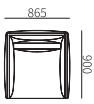

31F012-11
865*900*680mm
34.1*35.4*26.8"

31F012-12
1865*900*680mm
73.4*35.4*26.8"

31F012-13
2165*900*680mm
85.2*35.4*26.8"

单扶

31F012-21
1400*900*680mm
55.1*35.4*26.8"

31F012-22
1600*900*680mm
63.0*35.4*26.8"

31F012-23
1900*900*680mm
74.8*35.4*26.8"

31F012-24
2100*900*680mm
82.7*35.4*26.8"

单背

31F012-31
1050*900*680mm
41.3*35.4*26.8"

31F012-32
1450*900*680mm
57.1*35.4*26.8"

31F012-33
1750*900*680mm
68.9*35.4*26.8"

转角

31F012-41
1750*900*680mm
68.9*35.4*26.8"

31F012-42
1600*900*680mm
63.0*35.4*26.8"

31F012-43
1800*900*680mm
70.9*35.4*26.8"

墩

31F012-51
870*870*380mm
34.3*34.3*15.0"

组合尺寸

31F012ZH-01
2800*900*680mm
110.2*35.4*26.8"

31F012ZH-02
2800*1600*680mm
110.2*63.0*26.8"

31F012ZH-03
3000*1800*680mm
118.1*70.9*26.8"

31F012ZH-04
3350*1800*680mm
131.9*70.9*26.8"

31F012ZH-05
3500*2300*680mm
137.8*90.6*26.8"

31F012ZH-06
3550*2470*680mm
139.8*97.2*26.8"