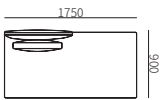

31F012-11
865*900*680mm
34.1*35.4*26.8"

31F012-12
1865*900*680mm
73.4*35.4*26.8"

31F012-13
2165*900*680mm
85.2*35.4*26.8"

单扶

31F012-21
1400*900*680mm
55.1*35.4*26.8"

31F012-22
1600*900*680mm
63.0*35.4*26.8"

31F012-23
1900*900*680mm
74.8*35.4*26.8"

31F012-24
2100*900*680mm
82.7*35.4*26.8"

单背

31F012-31
1050*900*680mm
41.3*35.4*26.8"

31F012-32
1450*900*680mm
57.1*35.4*26.8"

31F012-33
1750*900*680mm
68.9*35.4*26.8"

转角

31F012-41
1750*900*680mm
68.9*35.4*26.8"

31F012-42
1600*900*680mm
63.0*35.4*26.8"

31F012-43
1800*900*680mm
70.9*35.4*26.8"

墩

31F012-51
870*870*380mm
34.3*34.3*15.0"

组合尺寸

31F012ZH-01
2800*900*680mm
110.2*35.4*26.8"

31F012ZH-02
2800*1600*680mm
110.2*63.0*26.8"

31F012ZH-03
3000*1800*680mm
118.1*70.9*26.8"

31F012ZH-04
3350*1800*680mm
131.9*70.9*26.8"

31F012ZH-05
3500*2300*680mm
137.8*90.6*26.8"

31F012ZH-06
3550*2470*680mm
139.8*97.2*26.8"