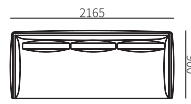

坐垫为高弹海绵复合，最上层为蓬松棉和羽绒填充

面料

沙发套不可拆卸，多种面料或牛皮可选

靠包

珍珠棉和鹅绒混合填充，纯棉靠包内套，外套为可拆卸的面料或牛皮套

组合沙发
31F012

都汇里

沙发

31F012-11
865*900*680mm
34.1*35.4*26.8"

31F012-12
1865*900*680mm
73.4*35.4*26.8"

31F012-13
2165*900*680mm
85.2*35.4*26.8"

单扶

31F012-21
1400*900*680mm
55.1*35.4*26.8"

31F012-22
1600*900*680mm
63.0*35.4*26.8"

31F012-23
1900*900*680mm
74.8*35.4*26.8"

31F012-24
2100*900*680mm
82.7*35.4*26.8"

单背

31F012-31
1050*900*680mm
41.3*35.4*26.8"

31F012-32
1450*900*680mm
57.1*35.4*26.8"

31F012-33
1750*900*680mm
68.9*35.4*26.8"

转角

31F012-41
1750*900*680mm
68.9*35.4*26.8"

31F012-42
1600*900*680mm
63.0*35.4*26.8"

31F012-43
1800*900*680mm
70.9*35.4*26.8"

墩

31F012-51
870*870*380mm
34.3*34.3*15.0"

组合尺寸

31F012ZH-01
2800*900*680mm
110.2*35.4*26.8"