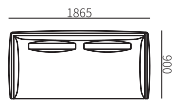

坐垫为高弹海绵复合，最上层为蓬松棉和羽绒填充

面料

沙发套不可拆卸，多种面料或牛皮可选

靠包

珍珠棉和鹅绒混合填充，纯棉靠包内套，外套为可拆卸的面料或牛皮套

组合沙发
31F012

都汇里

沙发

31F012-11
865*900*680mm
34.1*35.4*26.8"

31F012-12
1865*900*680mm
73.4*35.4*26.8"

31F012-13
2165*900*680mm
85.2*35.4*26.8"

单扶

31F012-21
1400*900*680mm
55.1*35.4*26.8"

31F012-22
1600*900*680mm
63.0*35.4*26.8"

31F012-23
1900*900*680mm
74.8*35.4*26.8"

31F012-24
2100*900*680mm
82.7*35.4*26.8"

单背

31F012-31
1050*900*680mm
41.3*35.4*26.8"

31F012-32
1450*900*680mm
57.1*35.4*26.8"

31F012-33
1750*900*680mm
68.9*35.4*26.8"