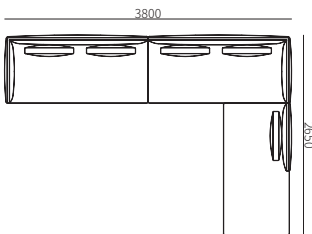

转角

31F012-41
1750*900*680mm
68.9*35.4*26.8"

31F012-42
1600*900*680mm
63.0*35.4*26.8"

31F012-43
1800*900*680mm
70.9*35.4*26.8"

墩

31F012-51
870*870*380mm
34.3*34.3*15.0"

组合尺寸

31F012ZH-01
2800*900*680mm
110.2*35.4*26.8"

31F012ZH-02
2800*1600*680mm
110.2*63.0*26.8"

31F012ZH-03
3000*1800*680mm
118.1*70.9*26.8"

31F012ZH-04
3350*1800*680mm
131.9*70.9*26.8"

31F012ZH-05
3500*2300*680mm
137.8*90.6*26.8"

31F012ZH-06
3550*2470*680mm
139.8*97.2*26.8"

31F012ZH-07
3800*2650*680mm
149.6*104.3*26.8"

31F012ZH-08
3950*3150*680mm
155.5*124.0*26.8"