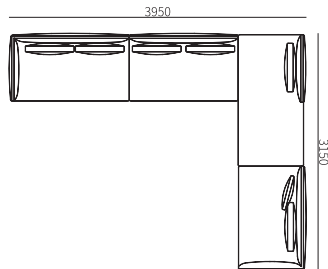

转角

31F012-41
1750*900*680mm
68.9*35.4*26.8"

31F012-42
1600*900*680mm
63.0*35.4*26.8"

31F012-43
1800*900*680mm
70.9*35.4*26.8"

墩

31F012-51
870*870*380mm
34.3*34.3*15.0"

组合尺寸

31F012ZH-01
2800*900*680mm
110.2*35.4*26.8"

31F012ZH-02
2800*1600*680mm
110.2*63.0*26.8"

31F012ZH-03
3000*1800*680mm
118.1*70.9*26.8"

31F012ZH-04
3350*1800*680mm
131.9*70.9*26.8"

31F012ZH-05
3500*2300*680mm
137.8*90.6*26.8"

31F012ZH-06
3550*2470*680mm
139.8*97.2*26.8"

31F012ZH-07
3800*2650*680mm
149.6*104.3*26.8"

31F012ZH-08
3950*3150*680mm
155.5*124.0*26.8"