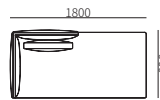

31F012-11
865*900*680mm
34.1*35.4*26.8"

31F012-12
1865*900*680mm
73.4*35.4*26.8"

31F012-13
2165*900*680mm
85.2*35.4*26.8"

单扶

31F012-21
1400*900*680mm
55.1*35.4*26.8"

31F012-22
1600*900*680mm
63.0*35.4*26.8"

31F012-23
1900*900*680mm
74.8*35.4*26.8"

31F012-24
2100*900*680mm
82.7*35.4*26.8"

单背

31F012-31
1050*900*680mm
41.3*35.4*26.8"

31F012-32
1450*900*680mm
57.1*35.4*26.8"

31F012-33
1750*900*680mm
68.9*35.4*26.8"

转角

31F012-41
1750*900*680mm
68.9*35.4*26.8"

31F012-42
1600*900*680mm
63.0*35.4*26.8"

31F012-43
1800*900*680mm
70.9*35.4*26.8"

墩

31F012-51
870*870*380mm
34.3*34.3*15.0"

组合尺寸

31F012ZH-01
2800*900*680mm
110.2*35.4*26.8"

31F012ZH-02
2800*1600*680mm
110.2*63.0*26.8"

31F012ZH-03
3000*1800*680mm
118.1*70.9*26.8"

31F012ZH-04
3350*1800*680mm
131.9*70.9*26.8"

31F012ZH-05
3500*2300*680mm
137.8*90.6*26.8"

31F012ZH-06
3550*2470*680mm
139.8*97.2*26.8"